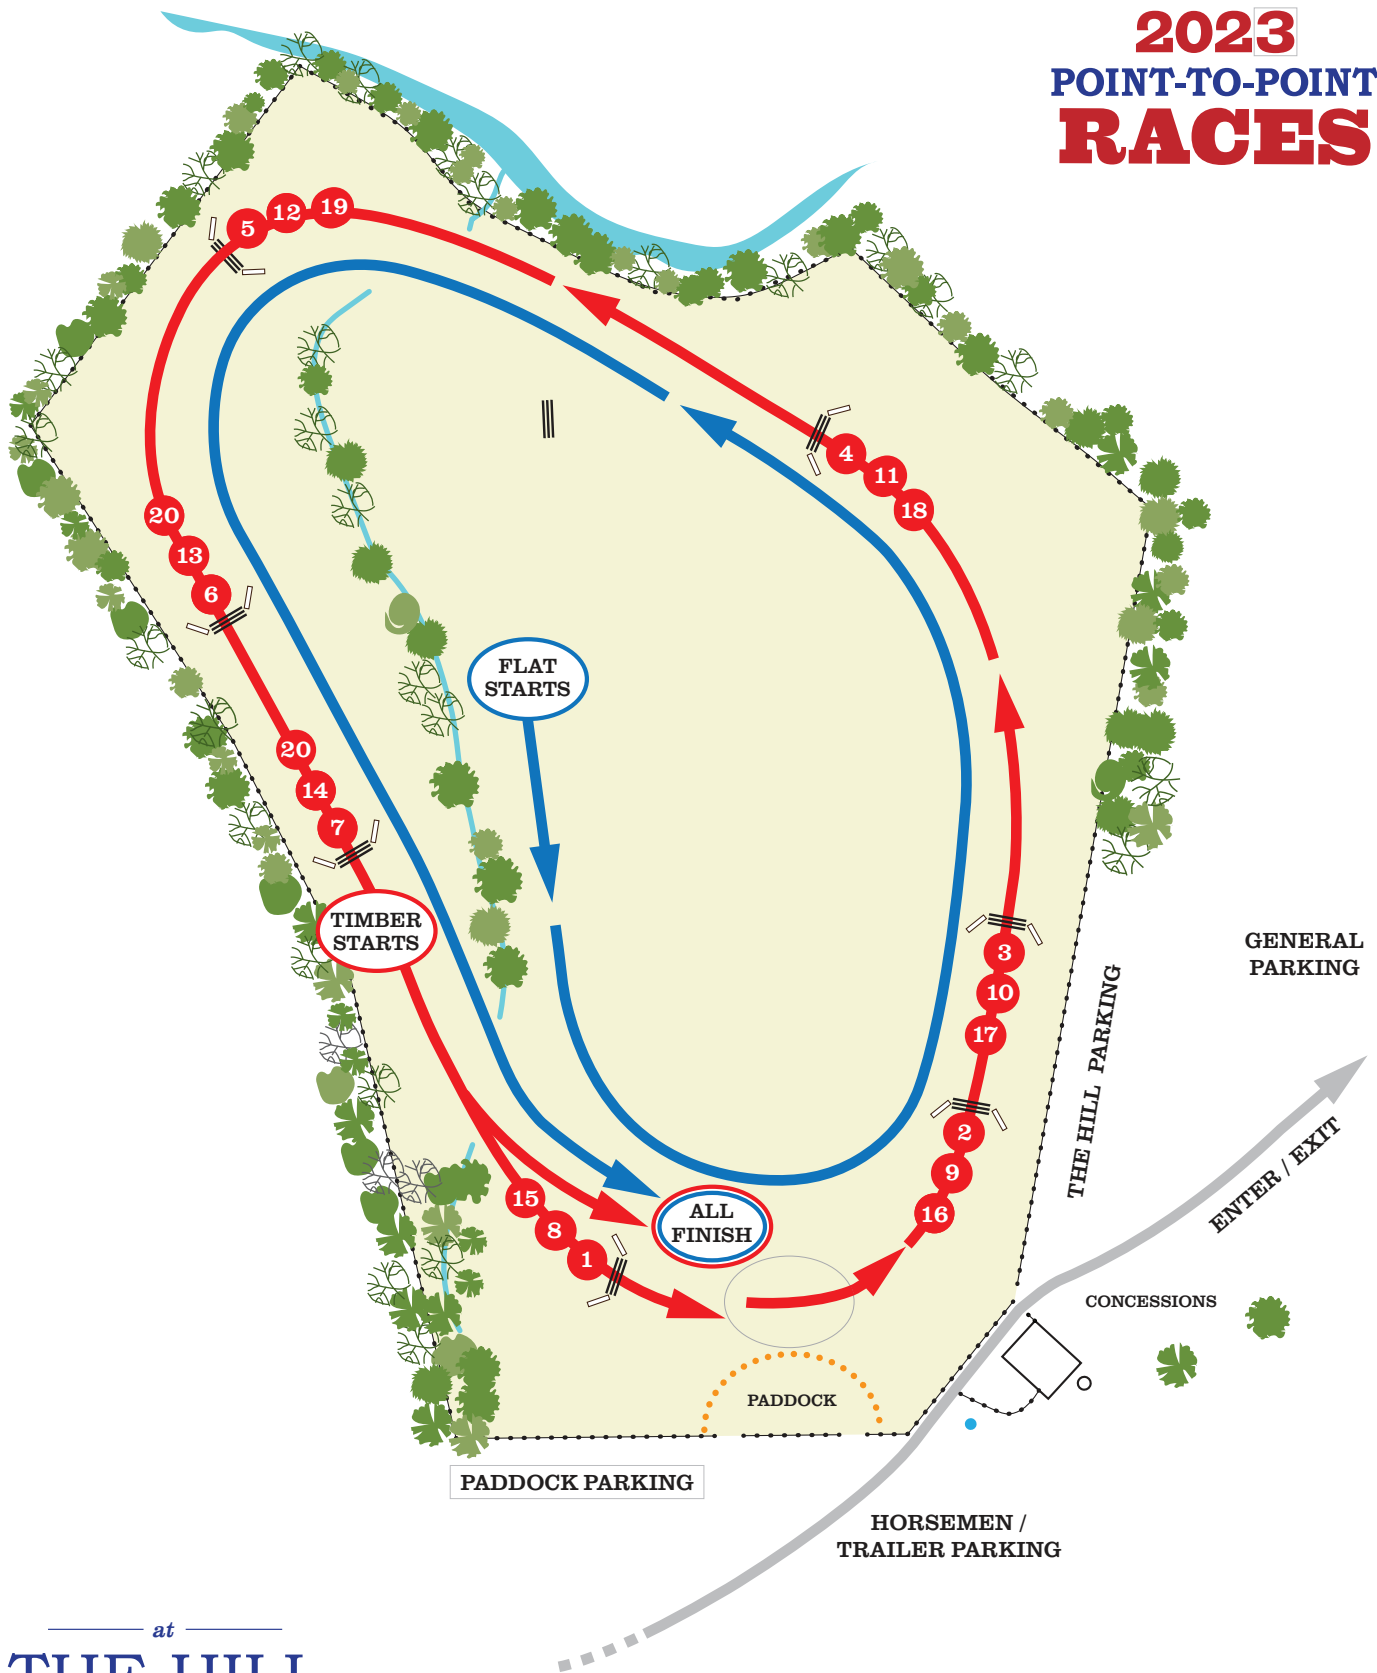

# 2023 POINT-TO-POINT RACES

at  
**THE HILL**

13257 Durantes Curve  
Boston, VA 22713