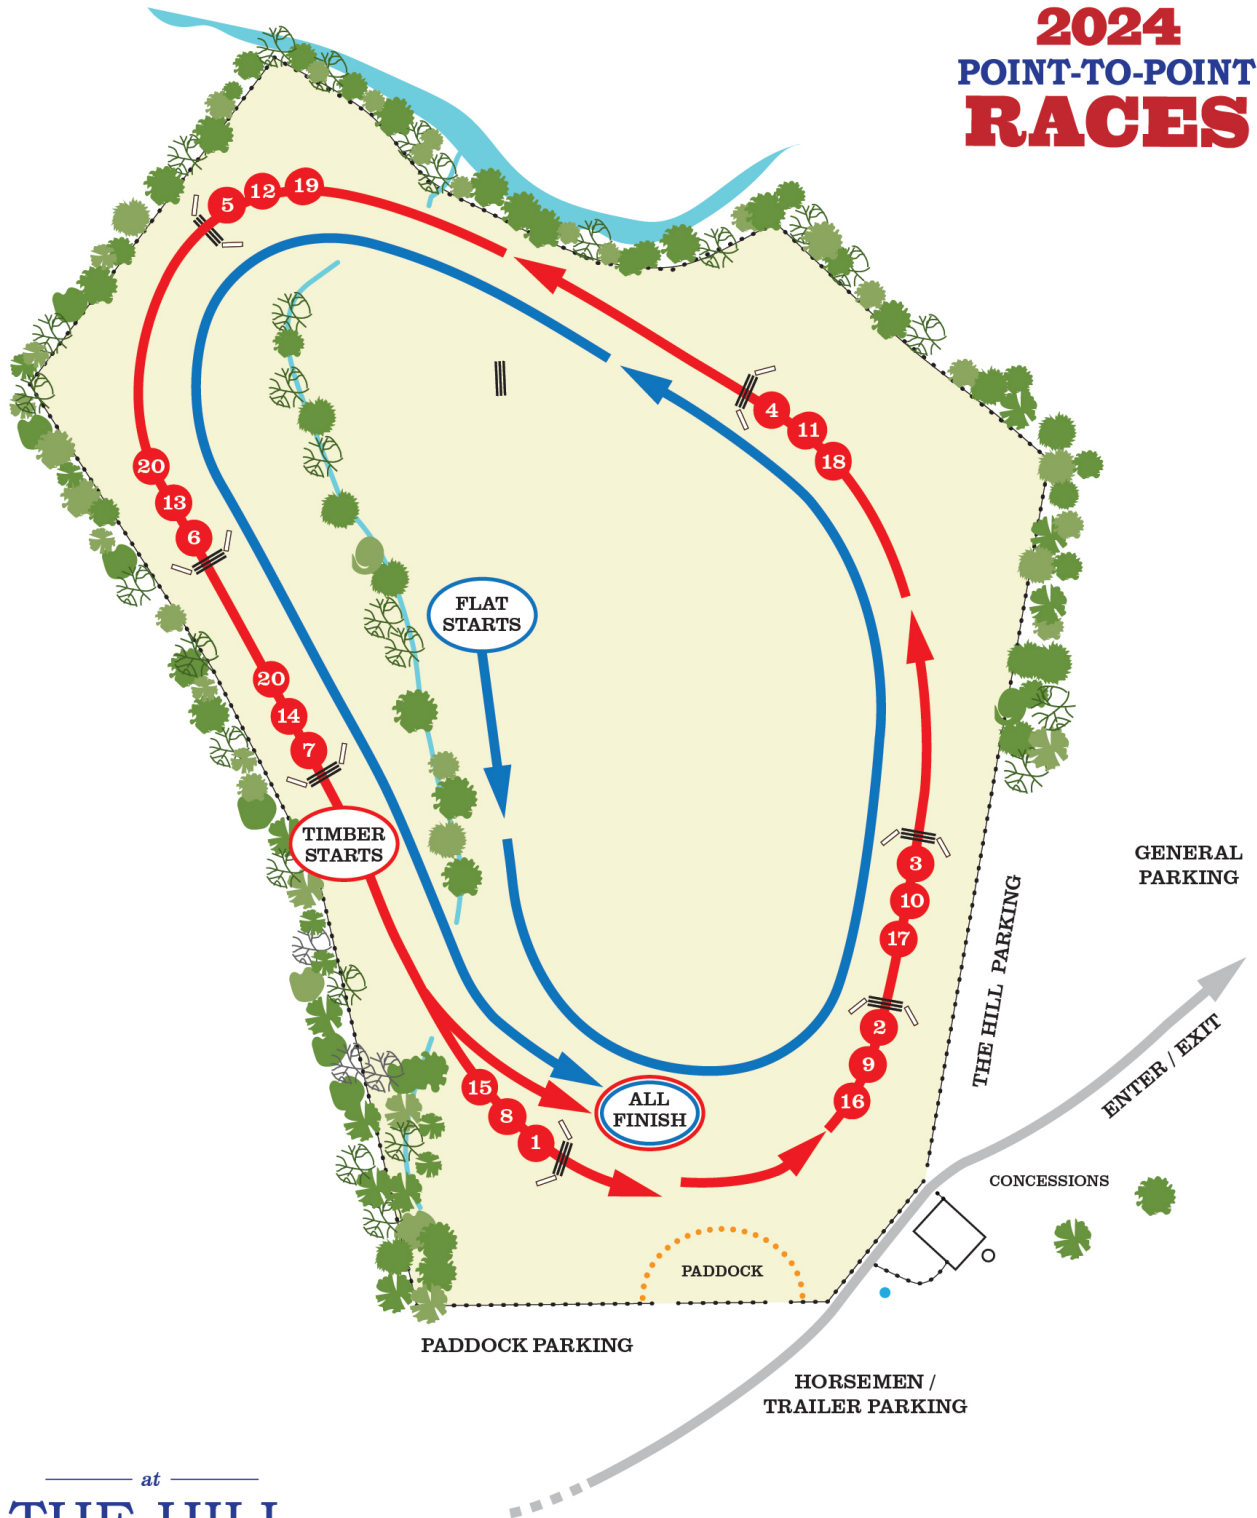

RAPPAHANNOCK
EST. 1926
HUNT
2024
POINT-TO-POINT
RACES

at
THE HILL
13257 Durantes Curve
Boston, VA 22713